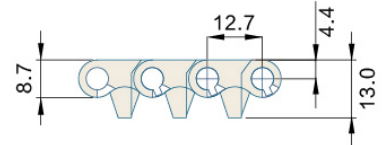

Har2120 Series Flat Top With Positrack

MODULAR BELT

MODULAR BELT 2120 Series

P=12.7mm, T=8.7mm

节距 Pitch	网链材质 Material	颜色 Color
12.7mm	POM	灰色/ Dark Gray 蓝色/Blue

挡板高度 Cleat Height	—	材质 Material	重量 Weight(KG/SQ)	工作负荷 Working Capacity(N/M)
裙边高度 Side Apron Height	—	POM	8.8	20000
穿销材质 Pin Material	PP/NYLON/PBT DIAMETER:5mm	—	—	—

可选宽度 Available Width

塑料缩水率引致的正常误差：正负差距 ± 3(mm) The normal error caused by the shrinkage of plastic: ± 3(mm)

单片宽度 (Bulk Pieces Width)		组合宽度 (Assemble Width)
85mm	170mm	85*N
非标宽度 Nonstandard Width		非标定制前请和本公司联系 PLS Contact Hairise Confirm Width Before Booking