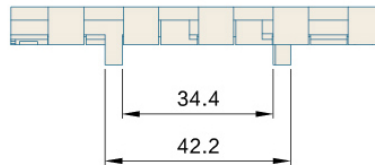

Har2120 Series Flat Top With Positrack

MODULAR BELT

MODULAR BELT 2120 Series

P=12.7mm, T=8.7mm

节距 Pitch	网链材质 Material	颜色 Color
12.7mm	POM	灰色/ Dark Gray 蓝色/Blue

挡板高度 Cleat Height	—	材质 Material	重量 Weight(KG/SQ)	工作负荷 Working Capacity(N/M)
裙边高度 Side Apron Height	—	POM	8.8	20000
穿销材质 Pin Material	PP/NYLON/PBT DIAMETER:5mm	—	—	—

可选宽度 Available Width

塑料缩水率引致的正常误差：正负差距 ± 3(mm) The normal error caused by the shrinkage of plastic: ± 3(mm)

单片宽度 (Bulk Pieces Width)		组合宽度 (Assemble Width)
85mm	170mm	85*N
非标宽度 Nonstandard Width		非标定制前请和本公司联系 PLS Contact Hairise Confirm Width Before Booking