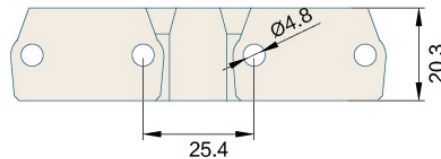

Har1000 Series Raised Rib

MODULAR BELT

MODULAR BELT 1000 Series

P=25.4mm, T=14.3mm

OPEN AREA:38%

节距 Pitch	网链材质 Material	颜色 Color
25.4mm	POM	墨绿色/Dark Green

挡板高度 Cleat Height	—	材质 Material	重量 Weight(KG/M)	工作负荷 Working Capacity(N/M)
裙边高度 Side Apron Height	—	POM	0.5	500
穿销材质 Pin Material	PP/NYLON/PBT DIAMETER:4.6mm	—	—	—

可选宽度 Available Width

塑料缩水率引致的正常误差：正负差距 ± 3(mm) The normal error caused by the shrinkage of plastic: ± 3(mm)

单片宽度 (Bulk Pieces Width)	组合宽度 (Assemble Width)
48mm	48mm
非标宽度 Nonstandard Width	非标定制前请和本公司联系 PLS Contact Hairise Confirm Width Before Booking