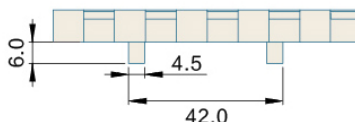

Har1600 Series Flat Top With Positrack

MODULAR BELT

MODULAR BELT 1600 Series

P=25.4mm, T=8.7mm

OPEN AREA:0%

节距 Pitch	网链材质 Material	颜色 Color
25.4mm	POM	棕色/Brown

挡板高度 Cleat Height	—	材质 Material	重量 Weight(KG/M)	工作负荷 Working Capacity(N/M)
裙边高度 Side Apron Height	—	POM	0.65	1850
穿销材质 Pin Material	PP/NYLON/PBT DIAMETER:4.6mm	—	—	—

可选宽度 Available Width

塑料缩水率引致的正常误差: 正负差距 ±3(mm) The normal error caused by the shrinkage of plastic: ±3(mm)

单片宽度 (Bulk Pieces Width)		组合宽度 (Assemble Width)
85mm	170mm	85*N
非标宽度 Nonstandard Width		非标定制前请和本公司联系 PLS Contact Hairise Confirm Width Before Booking