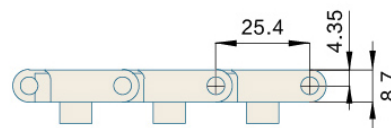

Har1600 Series Flat Top With Positrack

MODULAR BELT

MODULAR BELT 1600 Series

P=25.4mm, T=8.7mm

OPEN AREA:0%

节距 Pitch	网链材质 Material	颜色 Color
25.4mm	POM	棕色/Brown

挡板高度 Cleat Height	—	材质 Material	重量 Weight(KG/M)	工作负荷 Working Capacity(N/M)
裙边高度 Side Apron Height	—	POM	0.65	1850
穿销材质 Pin Material	PP/NYLON/PBT DIAMETER:4.6mm	—	—	—

可选宽度 Available Width

塑料缩水率引致的正常误差: 正负差距 ±3(mm) The normal error caused by the shrinkage of plastic: ±3(mm)

单片宽度 (Bulk Pieces Width)		组合宽度 (Assemble Width)
85mm	170mm	85*N
非标宽度 Nonstandard Width		非标定制前请和本公司联系 PLS Contact Hairise Confirm Width Before Booking