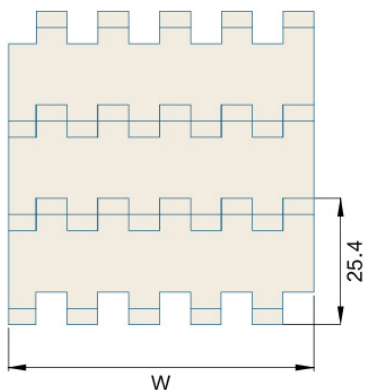

Har1600 Series Flat Top With Positrack

MODULAR BELT

MODULAR BELT 1600 Series

P=25.4mm, T=8.7mm

OPEN AREA:0%

节距 Pitch	网链材质 Material	颜色 Color
25.4mm	POM	棕色/Brown

挡板高度 Cleat Height	—	材质 Material	重量 Weight(KG/M)	工作负荷 Working Capacity(N/M)
裙边高度 Side Apron Height	—	POM	0.65	1850
穿销材质 Pin Material	PP/NYLON/PBT DIAMETER:4.6mm	—	—	—

可选宽度 Available Width

塑料缩水率引致的正常误差: 正负差距 ±3(mm) The normal error caused by the shrinkage of plastic: ±3(mm)

单片宽度 (Bulk Pieces Width)		组合宽度 (Assemble Width)
85mm	170mm	85*N
非标宽度 Nonstandard Width		非标定制前请和本公司联系 PLS Contact Hairise Confirm Width Before Booking