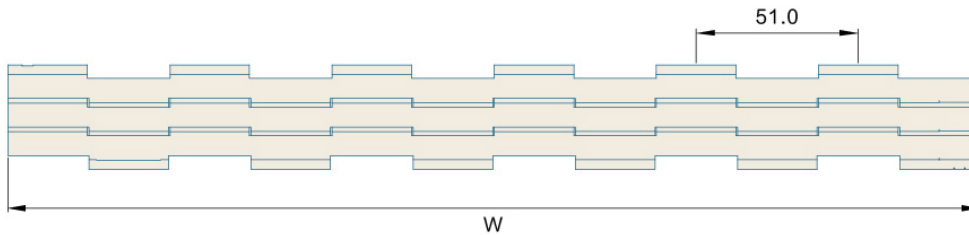

Har7900 Series Flat Top

MODULAR BELT

MODULAR BELT 7900 Series

P=8mm, T=6mm

OPEN AREA:0%

节距 Pitch	网链材质 Material	颜色 Color
8mm	POM	深蓝色/Dark Blue

挡板高度 Cleat Height	—	材质 Material	重量 Weight(KG/SQ)	工作负荷 Working Capacity(N/M)
裙边高度 Side Apron Height	—	POM	5.3	2500
穿销材质 Pin Material	PP/NYLON/PBT DIAMETER:3mm	—	—	—

可选宽度 Available Width

塑料缩水率引致的正常误差: 正负差距 ± 3 (mm) The normal error caused by the shrinkage of plastic: ± 3 (mm)

单片宽度 (Bulk Pieces Width)			组合宽度 (Assemble Width)
101mm	152mm	203mm	101+203+152*N
非标宽度 Nonstandard Width			非标定制前请和本公司联系 PLS Contact Hairise Confirm Width Before Booking