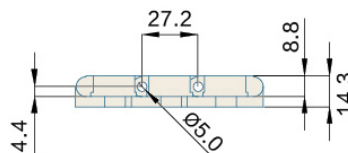

Har900 Series Raised Rib

MODULAR BELT

MODULAR BELT 900 Series

P=27.2mm, T=14.3mm

OPEN AREA:38%

节距 Pitch	网链材质 Material	颜色 Color
27.2mm	POM	蓝色/Blue

挡板高度 Cleat Height	30/50mm	材质 Material	重量 Weight(KG/SQ)	工作负荷 Working Capacity(N/M)
裙边高度 Side Apron Height	—	POM	8.19	22000
穿销材质 Pin Material	PP/NYLON/PBT DIAMETER:4.6mm	—	—	—
可选宽度 Available Width 塑料缩水率引致的正常误差：正负差距 ± 3(mm) The normal error caused by the shrinkage of plastic: ± 3(mm)				
单片宽度 (Bulk Pieces Width)			组合宽度 (Assemble Width)	
50mm	152mm	143mm	143+50+152*N	
非标宽度 Nonstandard Width			非标定制前请和本公司联系 PLS Contact Hairise Confirm Width Before Booking	

链轮 Sprocket	护栏 Guide	其余配件 Component
S20-S23	R01-R42	C01-C57