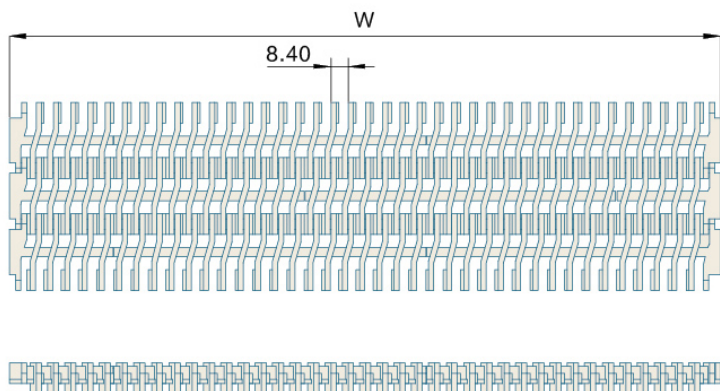

Har900 Series Raised Rib

MODULAR BELT

MODULAR BELT 900 Series

P=27.2mm, T=14.3mm

OPEN AREA:38%

节距 Pitch	网链材质 Material	颜色 Color
27.2mm	POM	蓝色/Blue

挡板高度 Cleat Height	30/50mm	材质 Material	重量 Weight(KG/SQ)	工作负荷 Working Capacity(N/M)
裙边高度 Side Apron Height	—	POM	8.19	22000
穿销材质 Pin Material	PP/NYLON/PBT DIAMETER:4.6mm	—	—	—
可选宽度 Available Width 塑料缩水率引致的正常误差：正负差距 ± 3(mm) The normal error caused by the shrinkage of plastic: ± 3(mm)				
单片宽度 (Bulk Pieces Width)			组合宽度 (Assemble Width)	
50mm	152mm	143mm	143+50+152*N	
非标宽度 Nonstandard Width			非标定制前请和本公司联系 PLS Contact Hairise Confirm Width Before Booking	

链轮 Sprocket	护栏 Guide	其余配件 Component
S20-S23	R01-R42	C01-C57