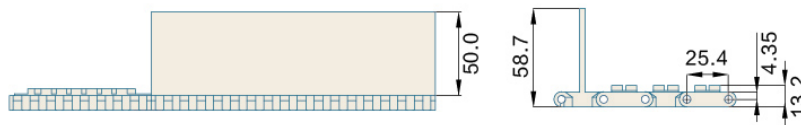

Har1000 Series Rubber Top

MODULAR BELT

MODULAR BELT 1000 Series

P=25.4mm, T=13.2mm

OPEN AREA:0%

节距 Pitch	网链材质 Material	颜色 Color
25.4mm	PP	绿底黑胶/ Gree Plate Black Rubber

挡板高度 Cleat Height	50mm	材质 Material	重量 Weight(KG/SQ)	工作负荷 Working Capacity(N/M)
裙边高度 Side Apron Height	—	POM	6.5	11000
穿销材质 Pin Material	PP/NYLON/PBT DIAMETER:4.6mm	—	—	—

可选宽度 Available Width

塑料缩水率引致的正常误差: 正负差距 ± 3(mm) The normal error caused by the shrinkage of plastic: ± 3(mm)

单片宽度 (Bulk Pieces Width)	组合宽度 (Assemble Width)
170mm	85*N
非标宽度 Nonstandard Width	非标定制前请和本公司联系 PLS Contact Hairise Confirm Width Before Booking