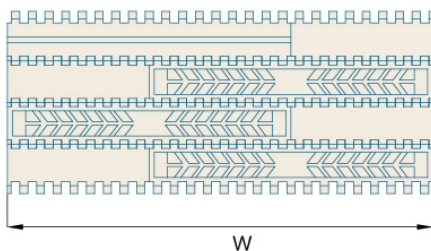

Har1000 Series Rubber Top

MODULAR BELT

MODULAR BELT 1000 Series

P=25.4mm, T=13.2mm

OPEN AREA:0%

节距 Pitch	网链材质 Material	颜色 Color
25.4mm	PP	绿底黑胶/ Gree Plate Black Rubber

挡板高度 Cleat Height	50mm	材质 Material	重量 Weight(KG/SQ)	工作负荷 Working Capacity(N/M)
裙边高度 Side Apron Height	—	POM	6.5	11000
穿销材质 Pin Material	PP/NYLON/PBT DIAMETER:4.6mm	—	—	—

可选宽度 Available Width

塑料缩水率引致的正常误差: 正负差距 ± 3(mm) The normal error caused by the shrinkage of plastic: ± 3(mm)

单片宽度 (Bulk Pieces Width)	组合宽度 (Assemble Width)
170mm	85*N
非标宽度 Nonstandard Width	非标定制前请和本公司联系 PLS Contact Hairise Confirm Width Before Booking

链轮 Sprocket	护栏 Guide	其余配件 Component
S24-S25	R01-R42	C01-C57