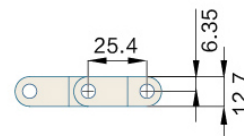

Har1400 Series Flat Top

MODULAR BELT

MODULAR BELT 1400 Series

P=25.4mm, T=12.7mm

节距 Pitch	网链材质 Material	颜色 Color
25.4mm	POM	深蓝色/ Dark Blue
25.4mm	PP	白色/White

挡板高度 Cleat Height	—	材质 Material	重量 Weight(KG/SQ)	工作负荷 Working Capacity(N/M)
裙边高度 Side Apron Height	—	POM	13.43	36000
穿销材质 Pin Material	PP/NYLON/PBT DIAMETER:6mm	PP	9.03	18000

可选宽度 Available Width

塑料缩水率引致的正常误差: 正负差距 ± 3(mm) The normal error caused by the shrinkage of plastic: ± 3(mm)

单片宽度 (Bulk Pieces Width)			组合宽度 (Assemble Width)
50mm	152mm	100mm	50+101+25.5*N
非标宽度 Nonstandard Width			非标定制前请和本公司联系 PLS Contact Hairise Confirm Width Before Booking