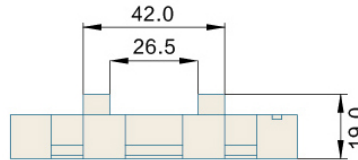

# Har1400 Series Flat Top With Positrack

## MODULAR BELT

MODULAR BELT 1400 Series  
P=25.4mm, T=12.8mm  
OPEN AREA:0%

节距 Pitch	网链材质 Material	颜色 Color
25.4mm	POM	蓝色/Blue

挡板高度 Cleat Height	—	材质 Material	重量 Weight(KG/SQ)	工作负荷 Working Capacity(N/M)
裙边高度 Side Apron Height	—	POM	13.5	37200
穿销材质 Pin Material	PP/NYLON/PBT DIAMETER:6mm	—	—	—

可选宽度 Available Width

塑料缩水率引致的正常误差: 正负差距 ± 3(mm) The normal error caused by the shrinkage of plastic: ± 3(mm)

单片宽度 ( Bulk Pieces Width )	组合宽度 ( Assemble Width )
85mm	85
非标宽度 Nonstandard Width	非标定制前请和本公司联系 PLS Contact Hairise Confirm Width Before Booking