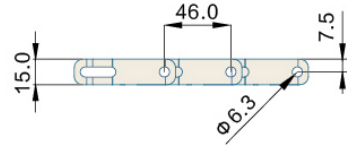

Har2200 Series Flush Grid

MODULAR BELT

MODULAR BELT 2200 Series

P=46mm, T=15mm

OPEN AREA:50%

节距 Pitch	网链材质 Material	颜色 Color	转弯系数 Turn Radius
46mm	POM	白色/White	2.5

挡板高度 Cleat Height	—	材质 Material	重量 Weight(KG/SQ)	工作负荷 Working Capacity(N/M)
裙边高度 Side Apron Height	—	POM	13.8	28200
穿销材质 Pin Material	PP/NYLON/PBT DIAMETER:6mm	—	—	—

可选宽度 Available Width

塑料缩水率引致的正常误差: 正负差距 ± 3(mm) The normal error caused by the shrinkage of plastic: ± 3(mm)

单片宽度 (Bulk Pieces Width)			组合宽度 (Assemble Width)
90mm	198mm	140mm	—
非标宽度 Nonstandard Width			非标定制前请和本公司联系 PLS Contact Hairise Confirm Width Before Booking