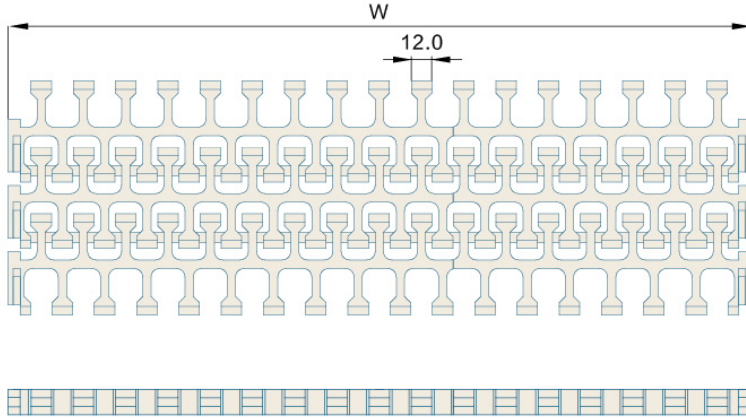

Har2200 Series Flush Grid

MODULAR BELT

MODULAR BELT 2200 Series

P=46mm, T=15mm

OPEN AREA:50%

节距 Pitch	网链材质 Material	颜色 Color	转弯系数 Turn Radius
46mm	POM	白色/White	2.5

挡板高度 Cleat Height	—	材质 Material	重量 Weight(KG/SQ)	工作负荷 Working Capacity(N/M)
裙边高度 Side Apron Height	—	POM	13.8	28200
穿销材质 Pin Material	PP/NYLON/PBT DIAMETER:6mm	—	—	—

可选宽度 Available Width

塑料缩水率引致的正常误差: 正负差距 ± 3(mm) The normal error caused by the shrinkage of plastic: ± 3(mm)

单片宽度 (Bulk Pieces Width)			组合宽度 (Assemble Width)
90mm	198mm	140mm	—
非标宽度 Nonstandard Width			非标定制前请和本公司联系 PLS Contact Hairise Confirm Width Before Booking