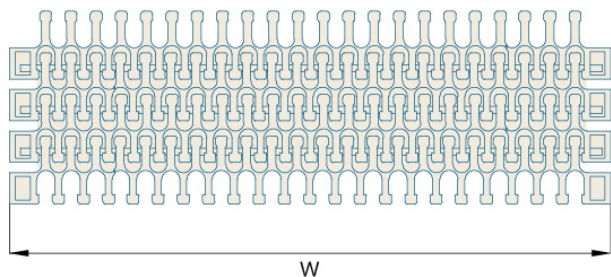

Har2400H Series Raised Rib

MODULAR BELT

MODULAR BELT 2400H Series

P=25.4mm, T=22.8mm

OPEN AREA:42%

节距 Pitch	网链材质 Material	颜色 Color	转弯系数 Turn Radius
25.4mm	POM	白色/White	2.5

挡板高度 Cleat Height	50mm	材质 Material	POM	重量 Weight(KG/SQ)	13.82	工作负荷 Working Capacity(N/M)	26000
裙边高度 Side Apron Height	50mm						
穿销材质 Pin Material	PP/NYLON/PBT DIAMETER:4.5mm	PP		9.28		15000	

可选宽度 Available Width

塑料缩水率引致的正常误差: 正负差距 ± 3(mm) The normal error caused by the shrinkage of plastic: ± 3(mm)

单片宽度 (Bulk Pieces Width)	组合宽度 (Assemble Width)
249mm	—
非标宽度 Nonstandard Width	非标定制前请和本公司联系 PLS Contact Hairise Confirm Width Before Booking

链轮 Sprocket	护栏 Guide	其余配件 Component
S44-S45	R01-R42	C01-C57