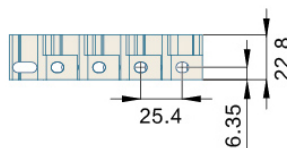

Har2400H Series Raised Rib

MODULAR BELT

MODULAR BELT 2400H Series

P=25.4mm, T=22.8mm

OPEN AREA:42%

节距 Pitch	网链材质 Material	颜色 Color	转弯系数 Turn Radius
25.4mm	POM	白色/White	2.5

挡板高度 Cleat Height	50mm	材质 Material	POM	重量 Weight(KG/SQ)	13.82	工作负荷 Working Capacity(N/M)	26000
裙边高度 Side Apron Height	50mm						
穿销材质 Pin Material	PP/NYLON/PBT DIAMETER:4.5mm	PP		9.28		15000	

可选宽度 Available Width

塑料缩水率引致的正常误差: 正负差距 ± 3(mm) The normal error caused by the shrinkage of plastic: ± 3(mm)

单片宽度 (Bulk Pieces Width)	组合宽度 (Assemble Width)
249mm	—
非标宽度 Nonstandard Width	非标定制前请和本公司联系 PLS Contact Hairise Confirm Width Before Booking