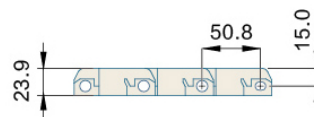

## MODULAR BELT

MODULAR BELT 3110 Series

P=50.8mm, T=23.9mm

OPEN AREA:26%

节距 Pitch	网链材质 Material	颜色 Color
50.8mm	PP	棕色/Brown

挡板高度 Cleat Height	—	材质 Material	重量 Weight(KG/SQ)	工作负荷 Working Capacity(N/M)
裙边高度 Side Apron Height	—	PP	11.7	28000
穿销材质 Pin Material	PP/NYLON/PBT DIAMETER:7.2mm	—	—	—

可选宽度 Available Width

塑料缩水率引致的正常误差: 正负差距±3(mm) The normal error caused by the shrinkage of plastic: ±3(mm)

单片宽度 ( Bulk Pieces Width )			组合宽度 ( Assemble Width )
114.7mm	303.5mm	190.3mm	305*76.2*N
非标宽度 Nonstandard Width			非标定制前请和本公司联系 PLS Contact Hairise Confirm Width Before Booking