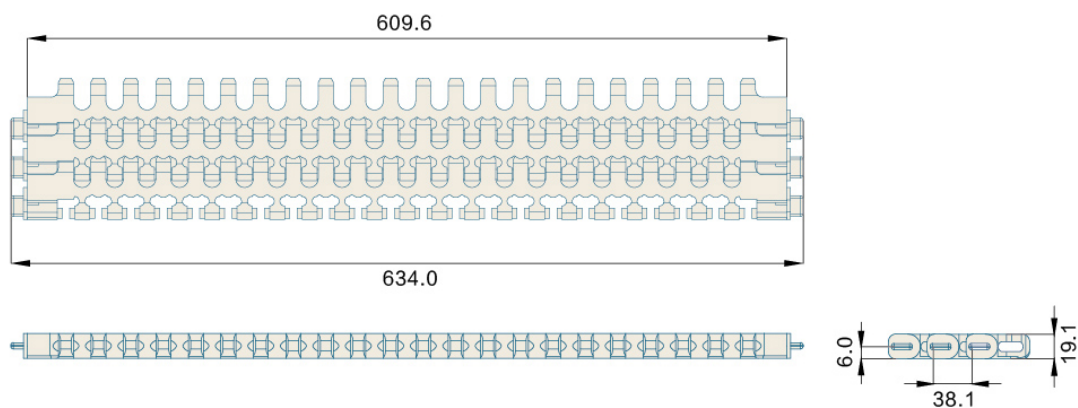

Har3811GB Series Flat Top MODULAR BELT

MODULAR BELT 3811GB Series
P=38.1mm, T=19.1mm
OPEN AREA:17%

节距 Pitch	网链材质 Material	颜色 Color
38.1mm	POM	蓝色/Blue

挡板高度 Cleat Height	—	材质 Material	重量 Weight(KG/SQ)	工作负荷 Working Capacity(N/M)
裙边高度 Side Apron Height	—	POM	14	38600
穿销材质 Pin Material	—	—	—	—

可选宽度 Available Width

塑料缩水率引致的正常误差：正负差距±3(mm) The normal error caused by the shrinkage of plastic: ±3(mm)

单片宽度 (Bulk Pieces Width)	组合宽度 (Assemble Width)
609.6mm	609.6mm
非标宽度 Nonstandard Width	非标定制前请和本公司联系 PLS Contact Hairise Confirm Width Before Booking