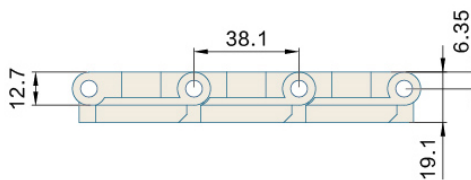

Har4707 Series Raised Rib

MODULAR BELT

MODULAR BELT 4707 Series

P=38.1mm, T=19.1mm

OPEN AREA:23%

节距 Pitch	网链材质 Material	颜色 Color
38.1mm	PP	白色/White
	PP	棕色/Brown

挡板高度 Cleat Height	—	材质 Material	重量 Weight(KG/SQ)	工作负荷 Working Capacity(N/M)
裙边高度 Side Apron Height	—	PP	6.93	8754
穿销材质 Pin Material	PP/NYLON/PBT DIAMETER:6mm	—	—	—

可选宽度 Available Width

塑料缩水率引致的正常误差：正负差距 ± 3(mm) The normal error caused by the shrinkage of plastic: ± 3(mm)

单片宽度 (Bulk Pieces Width)	组合宽度 (Assemble Width)
152mm	76*N
非标宽度 Nonstandard Width	非标定制前请和本公司联系 PLS Contact Hairise Confirm Width Before Booking