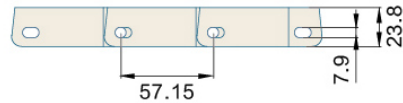

Har4809 Series Raised Rib

MODULAR BELT

MODULAR BELT 4809 Series

P=57.15mm, T=23.8mm

OPEN AREA:34%

节距 Pitch	网链材质 Material	颜色 Color
57.15mm	PP	咖啡色/Brown

挡板高度 Cleat Height	—	材质 Material	重量 Weight(KG/SQ)	工作负荷 Working Capacity(N/M)
裙边高度 Side Apron Height	—	PP	10.0	29200
穿销材质 Pin Material	PP/NYLON/PBT DIAMETER:6mm	—	—	—

可选宽度 Available Width

塑料缩水率引致的正常误差: 正负差距 ± 3(mm) The normal error caused by the shrinkage of plastic: ± 3(mm)

单片宽度 (Bulk Pieces Width)	组合宽度 (Assemble Width)
152.4mm	152.4*N
非标宽度 Nonstandard Width	非标定制前请和本公司联系 PLS Contact Hairise Confirm Width Before Booking