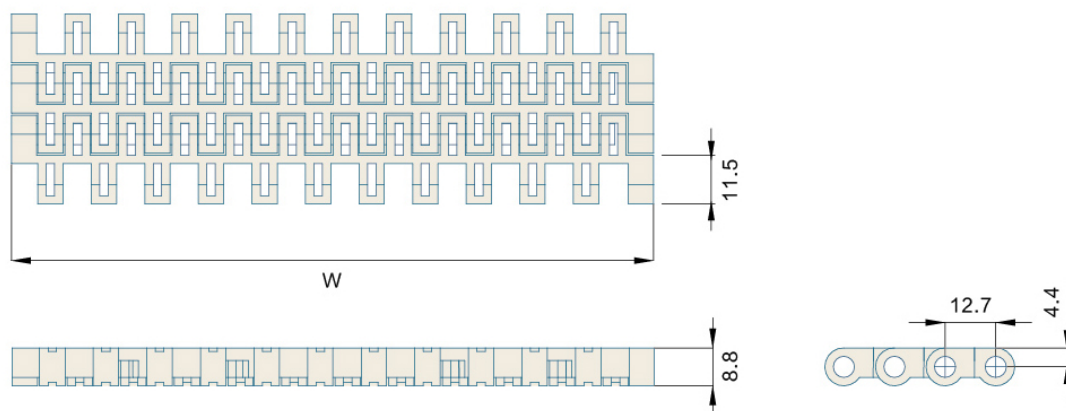

Har7120 Series Flush Grid

MODULAR BELT

MODULAR BELT 7120 Series

P=12.7mm, T=8.8mm

OPEN AREA:14%

| 节距 Pitch | 网链材质 Material | 颜色 Color |
|-------------|------------------|-------------|
| 12.7mm | POM | 蓝色/Blue |
| | PP | 蓝色/Blue |

| 挡板高度 Cleat Height | — | 材质 Material | 重量 Weight(KG/SQ) | 工作负荷 Working Capacity(N/M) |
|---------------------------|--------------------------------|----------------|---------------------|-------------------------------|
| 裙边高度 Side Apron Height | — | POM | 8.2 | 16800 |
| 穿销材质 Pin Material | PP/NYLON/PBT DIAMETER:4.6mm | PP | 6.1 | 12500 |

可选宽度 Available Width

塑料缩水率引致的正常误差：正负差距 ±3(mm) The normal error caused by the shrinkage of plastic: ±3(mm)

| 单片宽度 (Bulk Pieces Width) | | 组合宽度 (Assemble Width) |
|----------------------------|-------|--|
| 76mm | 152mm | 76*N |
| 非标宽度 Nonstandard Width | | 非标定制前请和本公司联系 PLS Contact Hairise Confirm Width Before Booking |