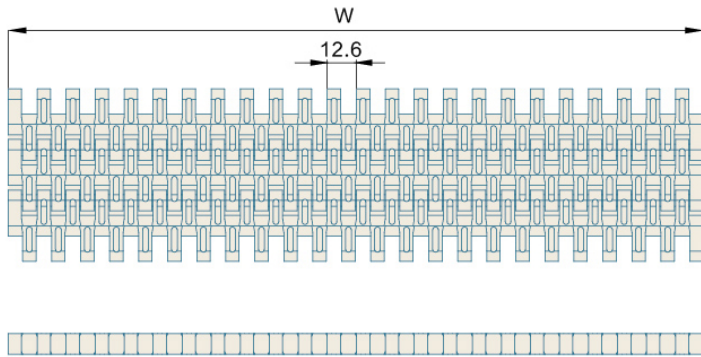

Har7300 Series Flush Grid

MODULAR BELT

MODULAR BELT 7300 Series

P=25.4mm, T=8.8mm

OPEN AREA:34%

节距 Pitch	网链材质 Material	颜色 Color
25.4mm	POM	蓝色/Blue
25.4mm	POM	白色/White
25.4mm	PP	白色/White
25.4mm	PP	灰色/Grey

挡板高度 Cleat Height	50mm	材质 Material	重量 Weight(KG/SQ)	工作负荷 Working Capacity(N/M)
裙边高度 Side Apron Height	—	POM	6.3	23500
穿销材质 Pin Material	PP/NYLON/PBT DIAMETER:4.6mm	PP	4.3	15000

可选宽度 Available Width

塑料缩水率引致的正常误差: 正负差距 ±3(mm) The normal error caused by the shrinkage of plastic: ±3(mm)

单片宽度 (Bulk Pieces Width)	组合宽度 (Assemble Width)
304mm	304*N
非标宽度 Nonstandard Width	非标定制前请和本公司联系 PLS Contact Hairise Confirm Width Before Booking