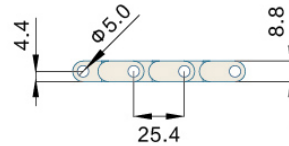

Har7300 Series Flush Grid

MODULAR BELT

MODULAR BELT 7300 Series

P=25.4mm, T=8.8mm

OPEN AREA:34%

节距 Pitch	网链材质 Material	颜色 Color
25.4mm	POM	蓝色/Blue
25.4mm	POM	白色/White
25.4mm	PP	白色/White
25.4mm	PP	灰色/Grey

挡板高度 Cleat Height	50mm	材质 Material	重量 Weight(KG/SQ)	工作负荷 Working Capacity(N/M)
裙边高度 Side Apron Height	—	POM	6.3	23500
穿销材质 Pin Material	PP/NYLON/PBT DIAMETER:4.6mm	PP	4.3	15000

可选宽度 Available Width

塑料缩水率引致的正常误差: 正负差距 ±3(mm) The normal error caused by the shrinkage of plastic: ±3(mm)

单片宽度 (Bulk Pieces Width)	组合宽度 (Assemble Width)
304mm	304*N
非标宽度 Nonstandard Width	非标定制前请和本公司联系 PLS Contact Hairise Confirm Width Before Booking