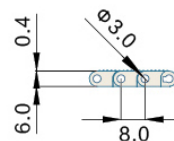

Har7900 Series Nub Top

MODULAR BELT

MODULAR BELT 7900 Series

P=8mm, T=6mm

OPEN AREA:0%

节距 Pitch	网链材质 Material	颜色 Color
8mm	POM	深蓝色/Dark Blue

挡板高度 Cleat Height	—	材质 Material	重量 Weight(KG/SQ)	工作负荷 Working Capacity(N/M)
裙边高度 Side Apron Height	—	POM	5.3	2500
穿销材质 Pin Material	PP/NYLON/PBT DIAMETER:3mm	—	—	—

可选宽度 Available Width

塑料缩水率引致的正常误差: 正负差距 ±3(mm) The normal error caused by the shrinkage of plastic: ±3(mm)

单片宽度 (Bulk Pieces Width)			组合宽度 (Assemble Width)
101mm	152mm	203mm	101+203+152*N
非标宽度 Nonstandard Width			非标定制前请和本公司联系 PLS Contact Hairise Confirm Width Before Booking