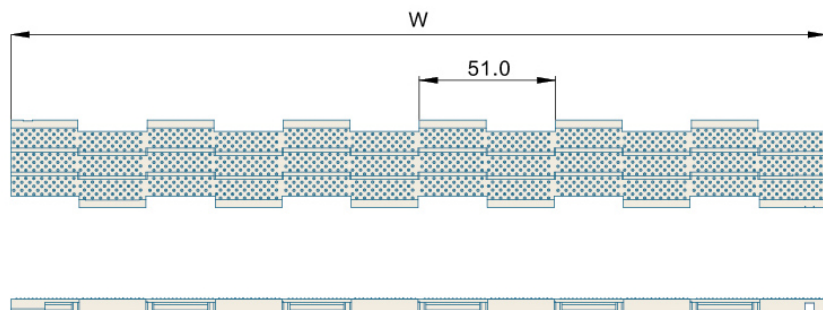

Har7900 Series Nub Top

MODULAR BELT

MODULAR BELT 7900 Series

P=8mm, T=6mm

OPEN AREA:0%

节距 Pitch	网链材质 Material	颜色 Color
8mm	POM	深蓝色/Dark Blue

挡板高度 Cleat Height	—	材质 Material	重量 Weight(KG/SQ)	工作负荷 Working Capacity(N/M)
裙边高度 Side Apron Height	—	POM	5.3	2500
穿销材质 Pin Material	PP/NYLON/PBT DIAMETER:3mm	—	—	—

可选宽度 Available Width

塑料缩水率引致的正常误差: 正负差距 ±3(mm) The normal error caused by the shrinkage of plastic: ±3(mm)

单片宽度 (Bulk Pieces Width)			组合宽度 (Assemble Width)
101mm	152mm	203mm	101+203+152*N
非标宽度 Nonstandard Width			非标定制前请和本公司联系 PLS Contact Hairise Confirm Width Before Booking