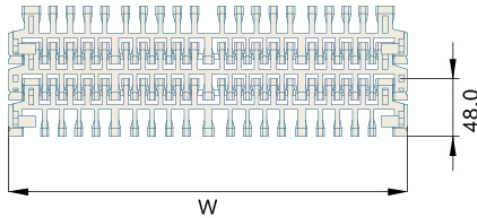

# Har7960 Series Flush Grid

## MODULAR BELT

MODULAR BELT 7960 Series

P=38.1mm, T=15mm

OPEN AREA:58%

节距 Pitch	网链材质 Material	颜色 Color	转弯系数 Turn Radius
38.1mm	POM	绿色/Green	2.5

挡板高度 Cleat Height	—	材质 Material	重量 Weight(KG/SQ)	工作负荷 Working Capacity(N/M)
裙边高度 Side Apron Height	—	POM	8.8	21000
穿销材质 Pin Material	PP/NYLON/PBT DIAMETER:4.6mm	—	—	—

可选宽度 Available Width

塑料缩水率引致的正常误差：正负差距±3(mm) The normal error caused by the shrinkage of plastic: ±3(mm)

单片宽度 ( Bulk Pieces Width )	组合宽度 ( Assemble Width )
330mm	330*N
非标宽度 Nonstandard Width	非标定制前请和本公司联系 PLS Contact Hairise Confirm Width Before Booking