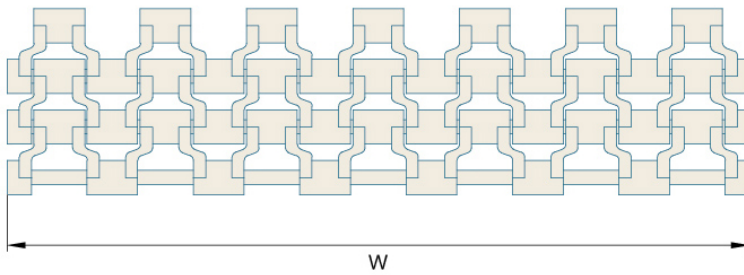

Har7930 Series Flush Grid

MODULAR BELT

MODULAR BELT 7930 Series

P=10mm, T=7mm

OPEN AREA:24%

节距 Pitch	网链材质 Material	颜色 Color
10mm	POM	白色/White
	PP	白色/White

挡板高度 Cleat Height	20mm	材质 Material	重量 Weight(KG/SQ)	工作负荷 Working Capacity(N/M)
裙边高度 Side Apron Height	—	POM	3.9	4650
穿销材质 Pin Material	—	PP	3.8	3860

可选宽度 Available Width

塑料缩水率引致的正常误差：正负差距 ±3(mm) The normal error caused by the shrinkage of plastic: ±3(mm)

单片宽度 (Bulk Pieces Width)	组合宽度 (Assemble Width)
161mm	161*N
非标宽度 Nonstandard Width	非标定制前请和本公司联系 PLS Contact Hairise Confirm Width Before Booking