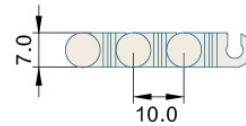

Har7930 Series Flush Grid

MODULAR BELT

MODULAR BELT 7930 Series

P=10mm, T=7mm

OPEN AREA:24%

节距 Pitch	网链材质 Material	颜色 Color
10mm	POM	白色/White
	PP	白色/White

挡板高度 Cleat Height	20mm	材质 Material	重量 Weight(KG/SQ)	工作负荷 Working Capacity(N/M)
裙边高度 Side Apron Height	—	POM	3.9	4650
穿销材质 Pin Material	—	PP	3.8	3860

可选宽度 Available Width

塑料缩水率引致的正常误差：正负差距 ±3(mm) The normal error caused by the shrinkage of plastic: ±3(mm)

单片宽度 (Bulk Pieces Width)	组合宽度 (Assemble Width)
161mm	161*N
非标宽度 Nonstandard Width	非标定制前请和本公司联系 PLS Contact Hairise Confirm Width Before Booking