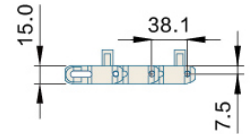

Har7960 Series Flush Grid

MODULAR BELT

MODULAR BELT 7960 Series

P=38.1mm, T=15mm

OPEN AREA:58%

节距 Pitch	网链材质 Material	颜色 Color	转弯系数 Turn Radius
38.1mm	POM	绿色/Green	2.5

挡板高度 Cleat Height	—	材质 Material	重量 Weight(KG/SQ)	工作负荷 Working Capacity(N/M)
裙边高度 Side Apron Height	—	POM	8.8	21000
穿销材质 Pin Material	PP/NYLON/PBT DIAMETER:4.6mm	—	—	—

可选宽度 Available Width

塑料缩水率引致的正常误差: 正负差距 ± 3(mm) The normal error caused by the shrinkage of plastic: ± 3(mm)

单片宽度 (Bulk Pieces Width)	组合宽度 (Assemble Width)
330mm	330*N
非标宽度 Nonstandard Width	非标定制前请和本公司联系 PLS Contact Hairise Confirm Width Before Booking