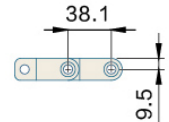

## MODULAR BELT

MODULAR BELT 1700T Series

P=38.1mm, T=19.0mm

OPEN AREA:42%

节距 Pitch	网链材质 Material	颜色 Color
38.1mm	PP	浅黄色/Light Yellow

挡板高度 Cleat Height	76mm	材质 Material	重量 Weight(KG/SQ)	工作负荷 Working Capacity(N/M)
裙边高度 Side Apron Height	—	PP	8.0	13400
穿销材质 Pin Material	PP/NYLON/PBT DIMAETER:7.5mm	—	—	—

可选宽度 Available Width

塑料缩水率引致的正常误差：正负差距±3(mm) The normal error caused by the shrinkage of plastic: ±3(mm)

单片宽度 ( Bulk Pieces Width )		组合宽度 ( Assemble Width )
101mm	151mm	101+151+25mm*N
非标宽度 Nonstandard Width		非标定制前请和本公司联系 PLS Contact Hairise Confirm Width Before Booking