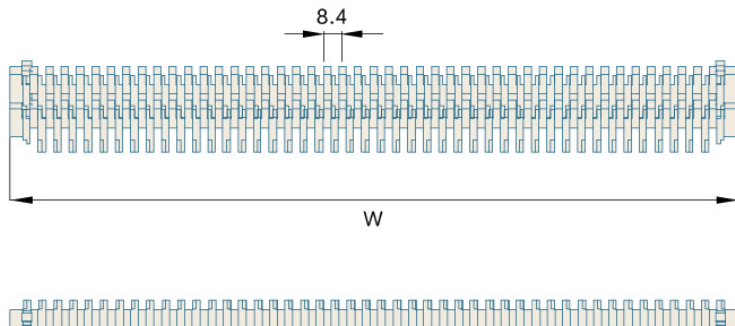

## MODULAR BELT

MODULAR BELT 8505 Series

P=19.05mm, T=14.2mm

OPEN AREA:22%

节距 Pitch	网链材质 Material	颜色 Color
19.05mm	PP	棕色/Brown

挡板高度 Cleat Height	—	材质 Material	重量 Weight(KG/SQ)	工作负荷 Working Capacity(N/M)
裙边高度 Side Apron Height	—	PP	6.9	16000
穿销材质 Pin Material	PP/NYLON/PBT DIAMETER:4.6mm	—	—	—

可选宽度 Available Width

塑料缩水率引致的正常误差：正负差距±3(mm) The normal error caused by the shrinkage of plastic: ±3(mm)

单片宽度 ( Bulk Pieces Width )	组合宽度 ( Assemble Width )
304mm	—
非标宽度 Nonstandard Width	非标定制前请和本公司联系 PLS Contact Hairise Confirm Width Before Booking