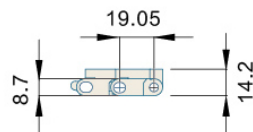

## MODULAR BELT

MODULAR BELT 8505 Series

P=19.05mm, T=14.2mm

OPEN AREA:22%

节距 Pitch	网链材质 Material	颜色 Color
19.05mm	PP	棕色/Brown

挡板高度 Cleat Height	—	材质 Material	重量 Weight(KG/SQ)	工作负荷 Working Capacity(N/M)
裙边高度 Side Apron Height	—	PP	6.9	16000
穿销材质 Pin Material	PP/NYLON/PBT DIAMETER:4.6mm	—	—	—

可选宽度 Available Width

塑料缩水率引致的正常误差：正负差距±3(mm) The normal error caused by the shrinkage of plastic: ±3(mm)

单片宽度 ( Bulk Pieces Width )	组合宽度 ( Assemble Width )
304mm	—
非标宽度 Nonstandard Width	非标定制前请和本公司联系 PLS Contact Hairise Confirm Width Before Booking