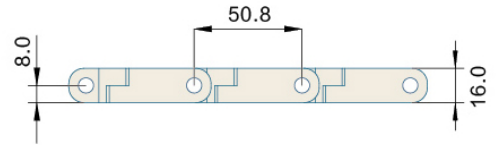

Har7500 Flush Grid

MODULAR BELT

MODULAR BELT 7500

P=50.8mm, T=16mm

OPEN AREA:37%

节距 Pitch	网链材质 Material	颜色 Color
50.8mm	POM	白色/White
	PP	白色/White

挡板高度 Cleat Height	50mm	材质 Material	重量 Weight(KG/SQ)	工作负荷 Working Capacity(N/M)
裙边高度 Side Apron Height	—	POM	10.5	35000
穿销材质 Pin Material	PP/NYLON/PBT DIAMETER:6mm	PP	7.0	26000

可选宽度 Available Width

塑料缩水率引致的正常误差：正负差距 ± 3(mm) The normal error caused by the shrinkage of plastic: ± 3(mm)

单片宽度 (Bulk Pieces Width)	组合宽度 (Assemble Width)
149mm	75*N
非标宽度 Nonstandard Width	非标定制前请和本公司联系 PLS Contact Hairise Confirm Width Before Booking