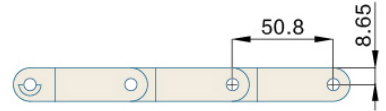

## MODULAR BELT

MODULAR BELT 7200 Series

P=50.8mm, T=17.3mm

OPEN AREA:38%

节距 Pitch	网链材质 Material	颜色 Color
50.8mm	PP	白色/White
50.8mm	PP	灰色/Grey

挡板高度 Cleat Height	—	材质 Material	重量 Weight(KG/SQ)	工作负荷 Working Capacity(N/M)
裙边高度 Side Apron Height	—	PP	10.4	26000
穿销材质 Pin Material	PP/NYLON/PBT DIAMETER:4.6mm	—	—	—

可选宽度 Available Width

塑料缩水率引致的正常误差：正负差距±3(mm) The normal error caused by the shrinkage of plastic: ±3(mm)

单片宽度 ( Bulk Pieces Width )	组合宽度 ( Assemble Width )
150mm	150*N
非标宽度 Nonstandard Width	非标定制前请和本公司联系 PLS Contact Hairise Confirm Width Before Booking