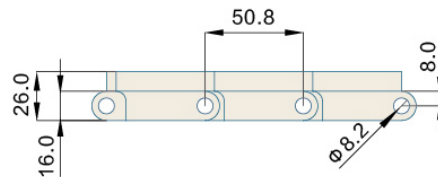

Har6100 Series Raised Rib

MODULAR BELT

MODULAR BELT 6100 Series

P=50.8mm, T=26.0mm

OPEN AREA:23%

节距 Pitch	网链材质 Material	颜色 Color
50.8mm	PP	棕色/Brown

挡板高度 Cleat Height	32/50/75/ 100/150mm	材质 Material	重量 Weight(KG/SQ)	工作负荷 Working Capacity(N/M)
裙边高度 Side Apron Height	50/76/102 mm	PP	9.7	19900
穿销材质 Pin Material	PP/NYLON/PBT DIAMETER:7.6mm	—	—	—

可选宽度 Available Width

塑料缩水率引致的正常误差：正负差距 ± 3(mm) The normal error caused by the shrinkage of plastic: ± 3(mm)

单片宽度 (Bulk Pieces Width)		组合宽度 (Assemble Width)
133mm	152mm	—
非标宽度 Nonstandard Width		非标定制前请和本公司联系 PLS Contact Hairise Confirm Width Before Booking